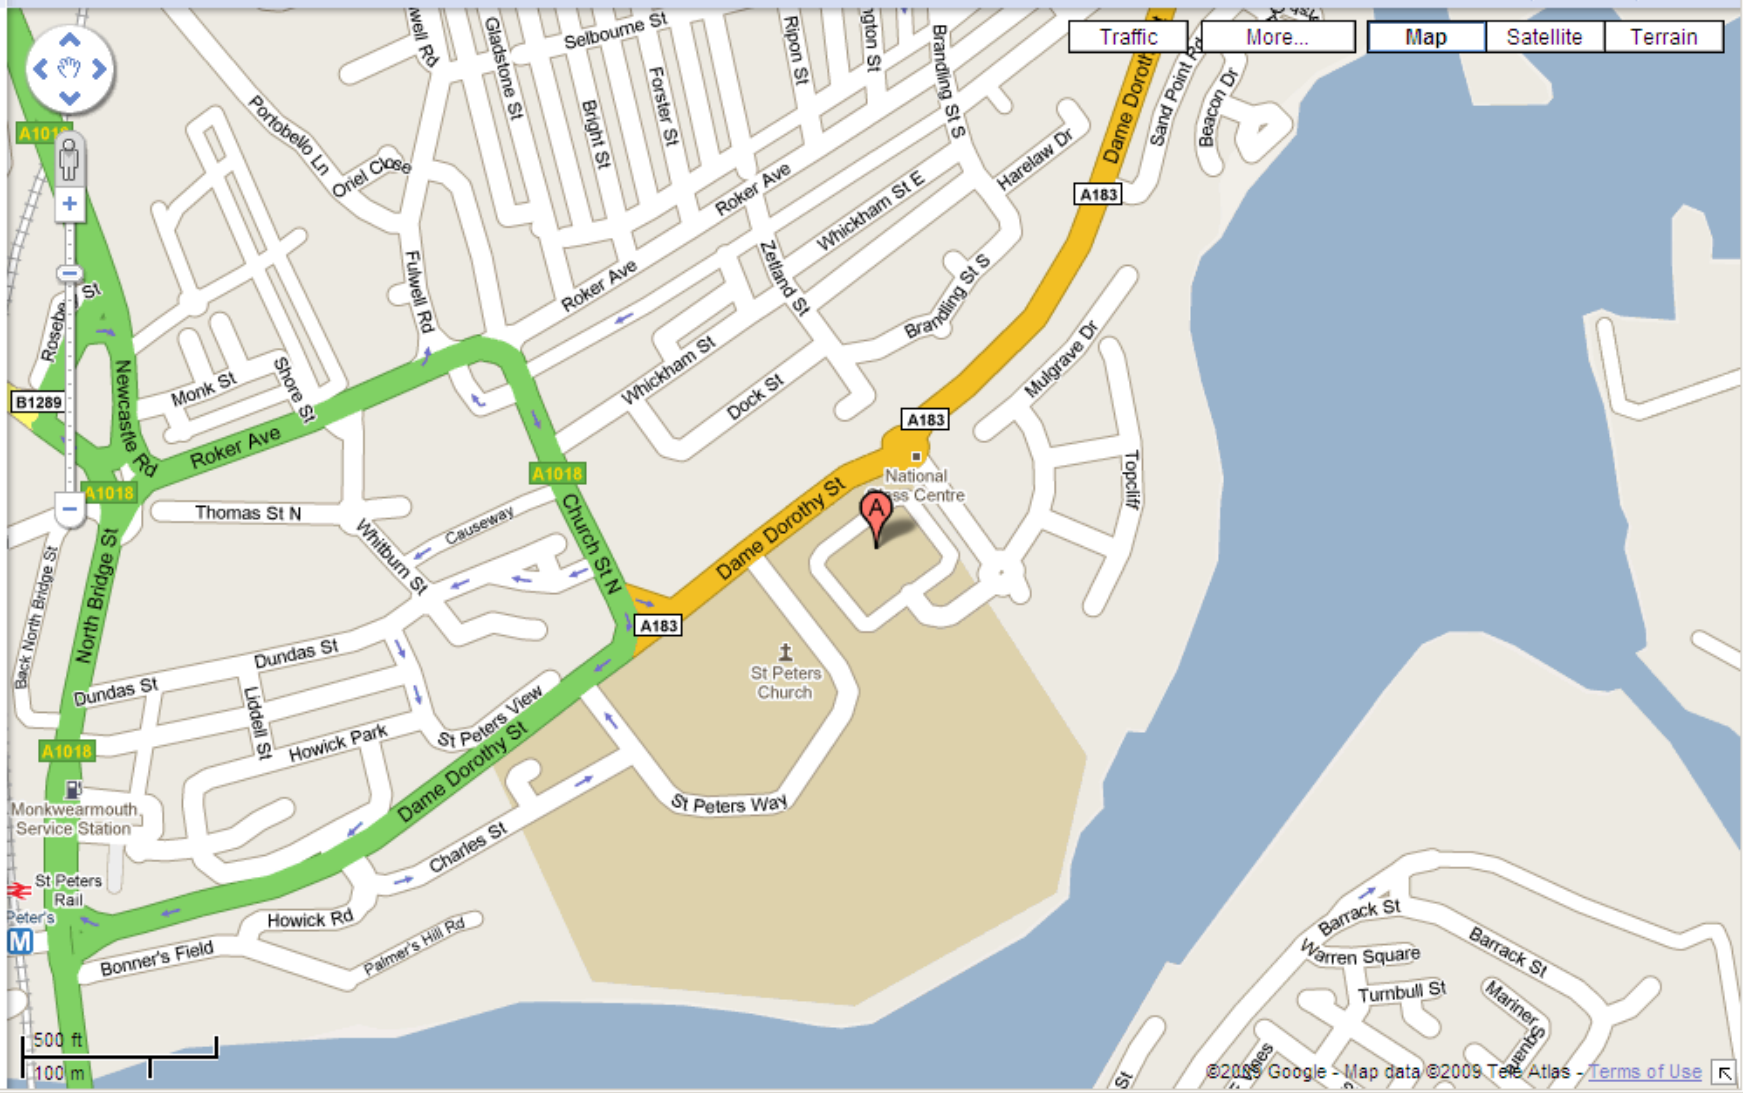

Traffic More... Map Satellite Terrain

500 ft  
100 m